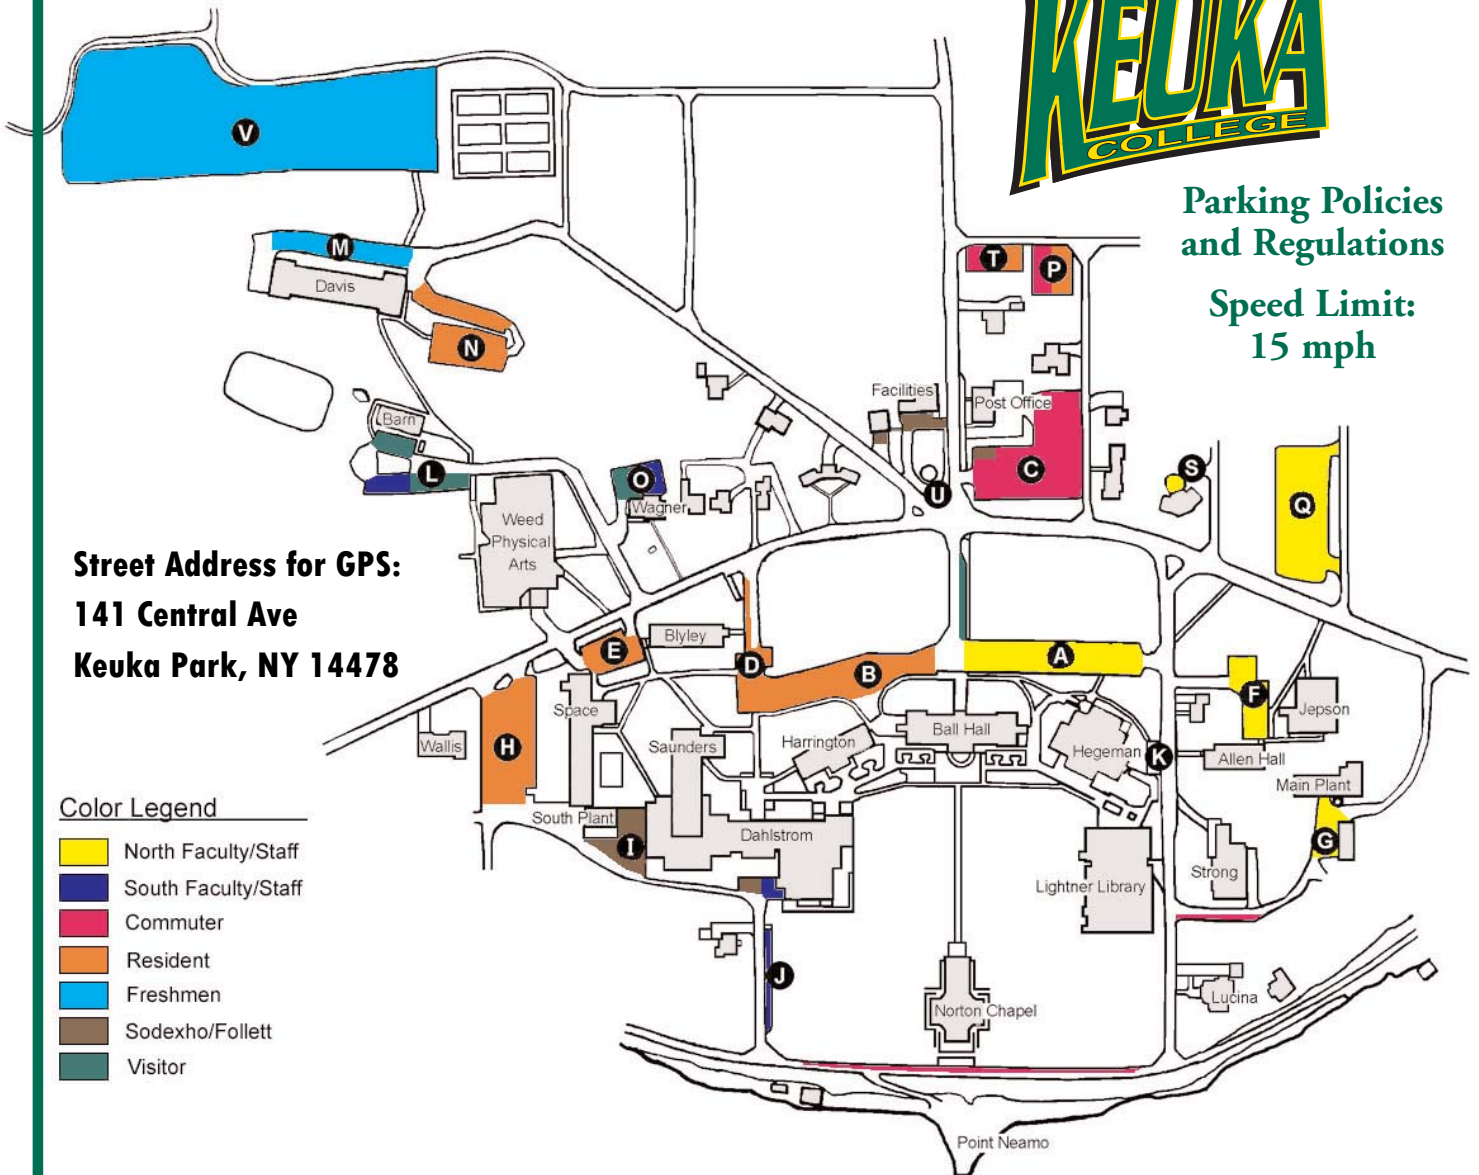

Parking Policies and Regulations

Speed Limit:
15 mph

Street Address for GPS:
141 Central Ave
Keuka Park, NY 14478

Color Legend

	North Faculty/Staff
	South Faculty/Staff
	Commuter
	Resident
	Freshmen
	Sodexo/Follett
	Visitor

From the Northeast (Syracuse, Albany): [Travel time from the Geneva Thruway exit is approximately 45 minutes.] Take the New York State Thruway to Exit 42, Geneva. Follow Route 14 south through Geneva to Dresden. Go right onto Route 54 to Penn Yan where the road comes to a "T." Take a left-hand turn onto Main Street and a right at the first traffic light onto Elm Street (54A). Follow "From Penn Yan" directions (below).

From the Northwest (Rochester, Buffalo): [Travel time from the Canandaigua Thruway exit is approximately 45 minutes.] Take the New York State Thruway to Exit 44, Canandaigua. Follow Route 332 into Canandaigua. Take the left-hand turn onto Route 5 & 20 heading east. Approximately 9 miles outside of Canandaigua, take a right-hand turn onto County Route 5 (which turns into Route 14A) where the sign points to "Hall" and "Penn Yan." Stay straight on that road into Penn Yan. At the fifth traffic light, take a right-hand turn onto Elm Street (Route 54A). Follow "From Penn Yan" directions (below).

From the Southwest (Jamestown, Erie): [Travel time from Bath is approximately 40 minutes.] Take I-86/NY-17E to the first Bath exit. Follow Route 54 north (lake on your left) into Penn Yan. At the first traffic light, take a left-hand turn onto Liberty Street (Route 14A). At the second traffic light, take a left onto Elm Street (Route 54A). Follow "From Penn Yan" directions (below).

From the Southeast (Binghamton, New York): [Travel time from Elmira is approximately 1 hour.] Take Route 17 to Route 14 in Elmira. Follow the signs for Route 14 north. Two miles north of Watkins Glen take Route 14A, "Dundee" and "Penn Yan." Follow Route 14A through Dundee to Penn Yan. At the fourth traffic light, take a left onto Elm Street (Route 54A). Follow "From Penn Yan" directions (below).

FROM PENN YAN: Follow Route 54A south out of Penn Yan for four miles. Take a left-hand turn onto Central Avenue into Keuka Park. The Keuka campus will be on the left, and the admissions and financial aid offices are located in Ball Hall. Take your second left (first stop sign) and park in the visitors spots directly in front of Ball Hall.